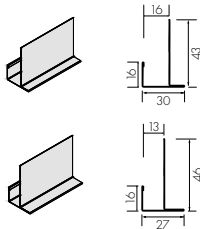

Item reference	Dimensions (mm)		Content/carton		Weight/carton kg	Cartons/ pallet
	Length	Thickness	pcs	lm		
MF10W	3000	0.475	20	60	22.8	24
MF8W^[1]	3000	0.475	20	60	22.8	24

Available in ^[1] Matt Black. Special colours on request.

■ **Perimeter accessories**