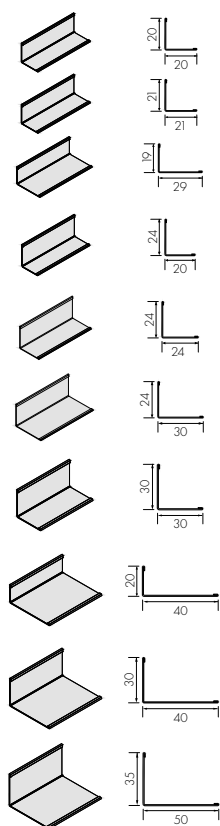

Physical data

- Material: steel
- Surface finish: baked polyester paint
- Colour: all products standard in DONN® White
- Other standard colours available on popular items

■ **DONN® Perimeter | L-trims**

Item reference	Dimensions (mm)		Content/carton		Weight/carton kg	Cartons/pallet
	Length	Thickness	pcs	lm		
MIE20205W ^[1]	3000	0.475	40	120	22.1	60
MIE2121W ^{[1][2]}	3000	0.475	25	75	13.5	80
MIE1929W	3000	0.475	40	120	24.4	60
MIE2024W ^[2]	3000	0.475	40	120	23.5	60
MIE2024KB ^[4]	3000	0.475	40	120	26.1	60
MI2024W	3000	0.475	40	120	23.5	60
MI2424W	3000	0.475	20	60	10.8	80
MIE2430W	3000	0.475	30	90	26.6	60
MIE3030W ^{[1][2]}	3000	0.475	30	90	25.2	40
M3030X ^[3]	3000	0.600	20	60	19.5	60
MI31W	3000	1.000	12	36	20.2	80
MI4020W	3000	0.700	20	60	23	98
MI4030W	3000	0.700	20	60	13.0	90
MI5035W	3000	0.700	16	48	25.2	64

Available in ^[1] Matt Black ^[2] Metal O6 ^[3] galvanized. Special colours on request.
^[4] Corrosion resistant version.

■ **DONN® Perimeter | W-trims**

Item reference	Dimensions (mm)		Content/carton		Weight/carton kg	Cartons/pallet
	Length	Thickness	pcs	lm		
MS10W	3000	0.475	30	90	23.2	90
MS15W ^{[1][2]}	3000	0.475	30	90	23.5	98
MS14W	3000	0.700	15	45	21.3	48
MSG14W ^[8]	3000	0.700	15	45	20.4	56

Available in ^[1] Matt Black ^[2] Metal O6. Special colours on request.
^[8] Slotted for air circulation.

■ **DONN® Perimeter | C-trims**

Item reference	Dimensions (mm)		Content/carton		Weight/carton kg	Cartons/ pallet
	Length	Thickness	pcs	lm		
MUS8W	3000	0.475	50	150	35.5	24
MUS225W ^[A]	3000	0.475	30	90	27.5	24
MUS225WKB ^[A]	3000	0.475	30	90	28.0	24